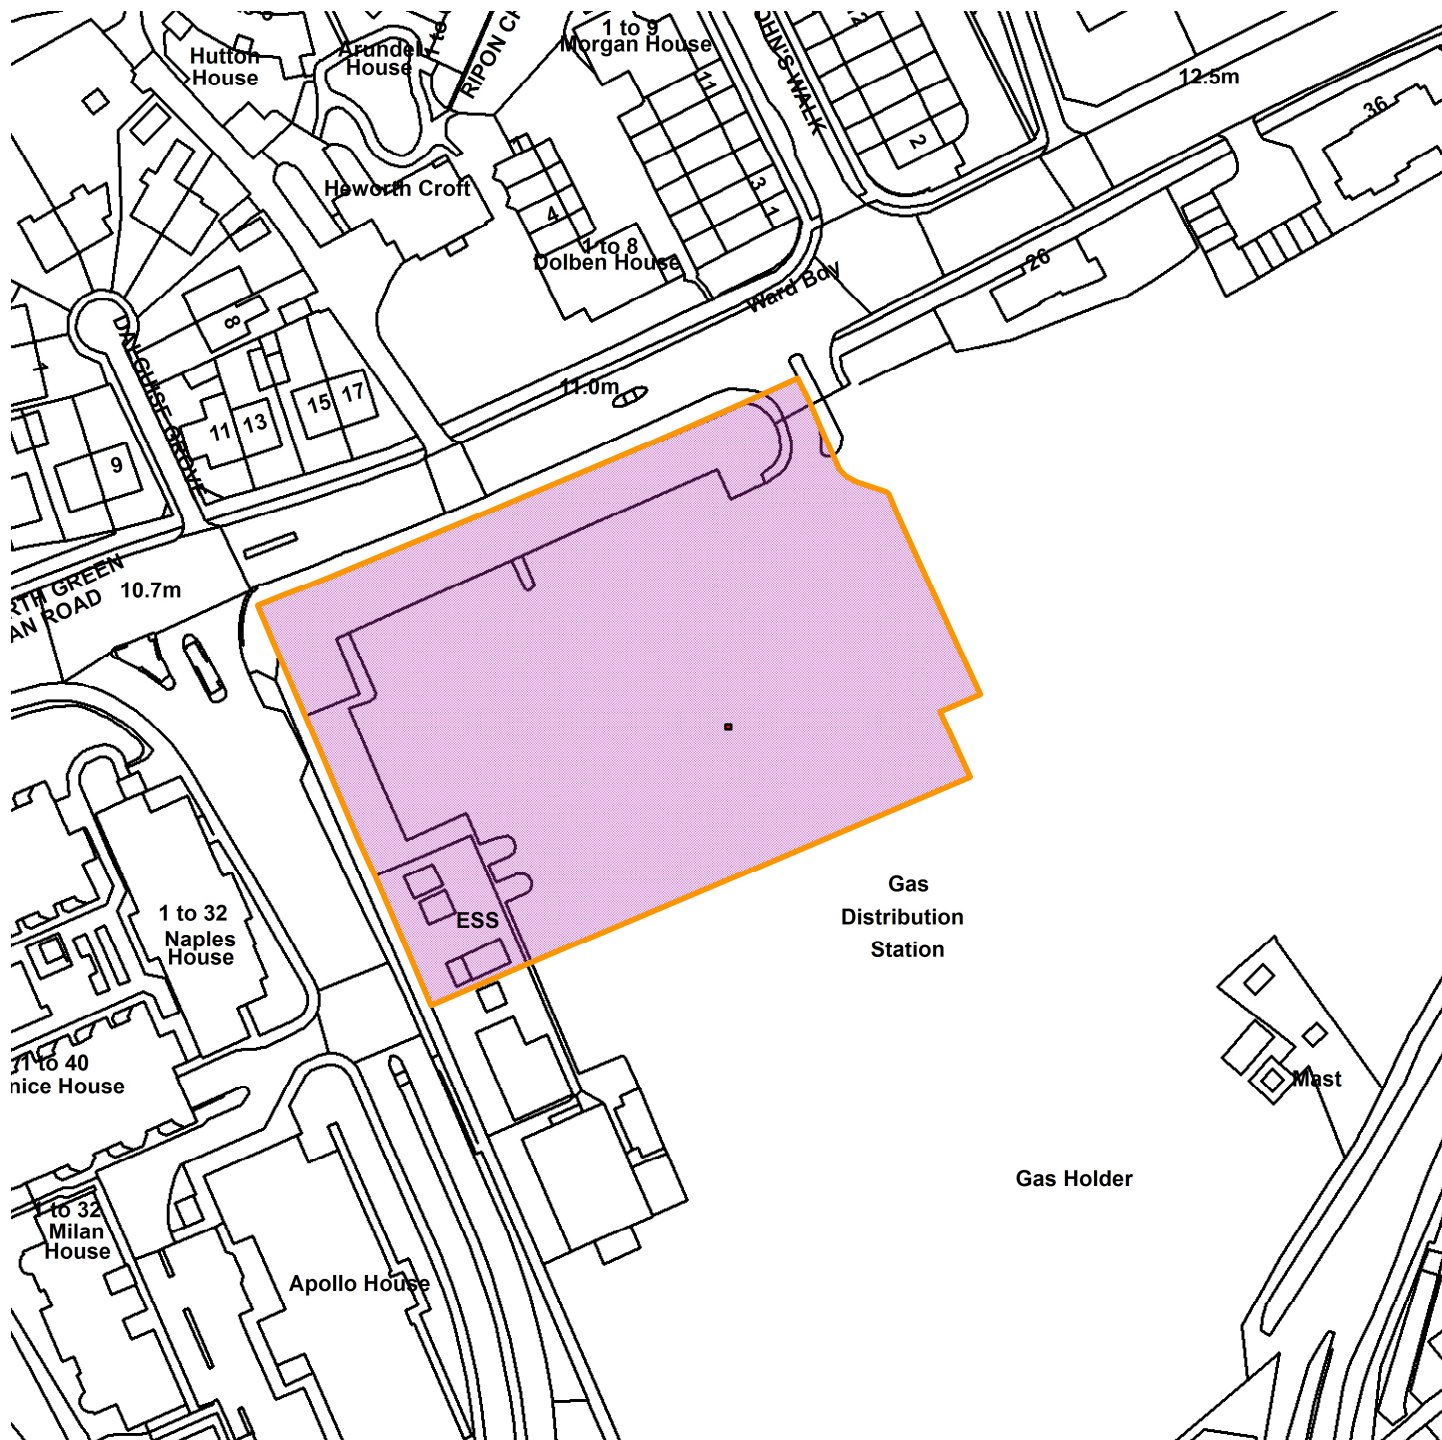

Zone A, Former Gas Works, Heworth Green, York

21/00854/REMM

GIS by ESRI (UK)

Scale : 1:1286

Reproduced from the Ordnance Survey map with the permission of the Controller of Her Majesty's Stationery Office © Crown Copyright 2000.

Unauthorised reproduction infringes Crown Copyright and may lead to prosecution or civil proceedings.

Produced using ESRI (UK)'s MapExplorer 2.0 - <http://www.esriuk.com>

Organisation	City of York Council
Department	Directorate of Place
Comments	Site Location Plan
Date	27 October 2021
SLA Number	